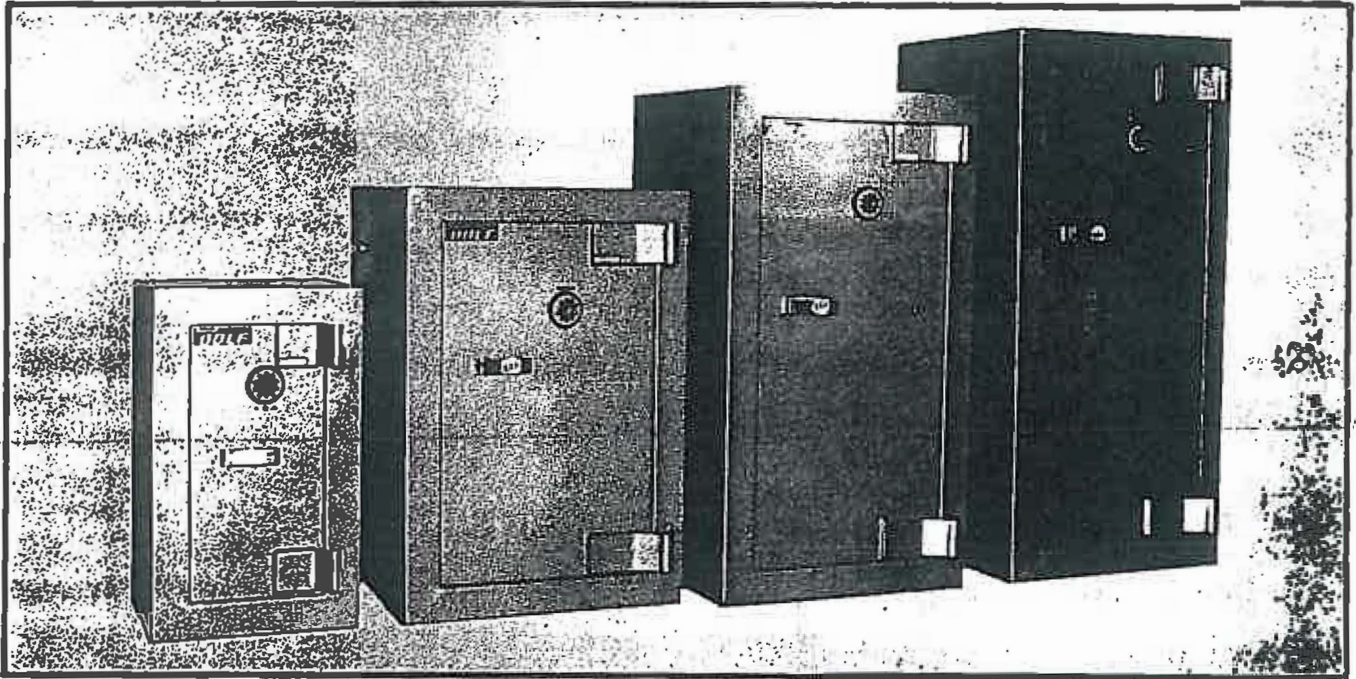

Bischoff

The Bischoff Safe & Electro Security Group

THE BISCHOFF GOLF TL15 SAFE

MEGASAFE
HIGH SECURITY SAFES
(800) 345-6552 www.megasafe.com

The logo for MEGASAFE features a stylized 'M' icon on the left, composed of geometric shapes. To the right of the icon, the word 'MEGASAFE' is written in a large, bold, sans-serif font. Below this, the words 'HIGH SECURITY SAFES' are written in a smaller, all-caps font. At the bottom of the logo box, the phone number '(800) 345-6552' and the website 'www.megasafe.com' are listed.

The GOLF TL15 incorporates two live relocking devices, which are both captive and protected by a massive hardened plate.

The inspection door also incorporated ½'' of fire protective barrier material giving this unit a full 6 sides of protection against fire.